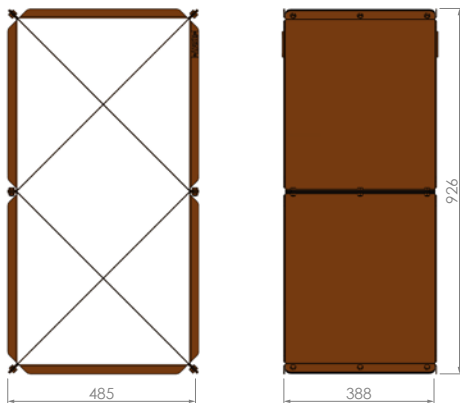

ASSEMBLY EXAMPLE

ASSEMBLY BLOXX

TOOLS

- Combination wrench 13mm (not included)

PARTS/AMOUNT

- | | | |
|----|------------------------------|----|
| 1. | Top / bottom plate | 2 |
| 2. | Side plate without logo RENY | 2 |
| 3. | Cross plate | 4 |
| 4. | Side plate with logo RENY | 2 |
| 5. | Logo RENY | 2 |
| 6. | Flat socket cap screw M4x6 | 4 |
| 7. | Hexagon bolt M8x12 | 12 |
| 8. | Hexagon bolt M8x16 | 6 |
| 9. | Hexagon nut M8 | 18 |