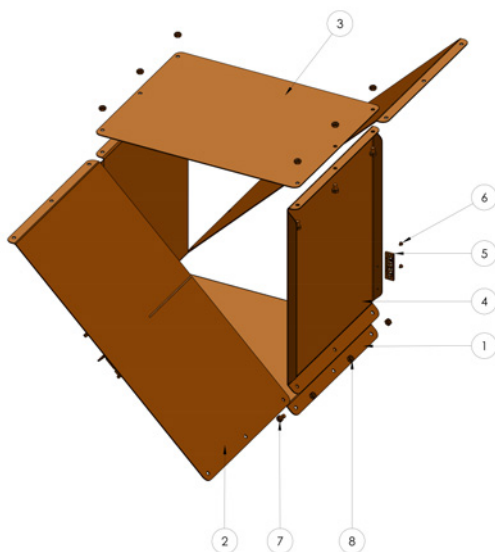

MONTAGE VOORBEELD

ASSEMBLY BLOX

TOOLS

- Combination wrench 13mm (not included)

PARTS/AMOUNT

1.	Top plate	1
2.	Cross plate	2
3.	Bottom plate	1
4.	Side plate with logo RENY	2
5.	Logo RENY	2
6.	Flat socket cap screw M4x6	4
7.	Hexagon bolt M8x12	12
8.	Hexagon nut M8	12

ASSEMBLY EXAMPLE

ASSEMBLY BLOXX

TOOLS

- Combination wrench 13mm (not included)

PARTS/AMOUNT

- | | | |
|----|------------------------------|----|
| 1. | Top / bottom plate | 2 |
| 2. | Side plate without logo RENY | 2 |
| 3. | Cross plate | 4 |
| 4. | Side plate with logo RENY | 2 |
| 5. | Logo RENY | 2 |
| 6. | Flat socket cap screw M4x6 | 4 |
| 7. | Hexagon bolt M8x12 | 12 |
| 8. | Hexagon bolt M8x16 | 6 |
| 9. | Hexagon nut M8 | 18 |